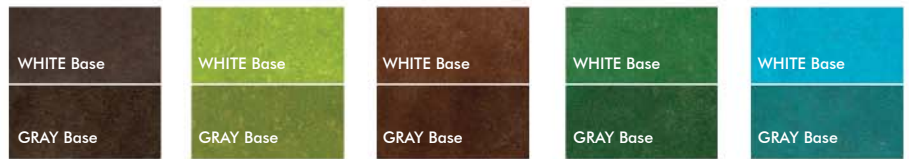

COLOR Chart

Original Colors! **IN STOCK & READY TO SHIP!**

GOLD RAW SIENNA CAMEL SAND

TERRA COTTA MAHOGANY SADDLE BROWN CHOCOLATE BROWN

Image provided by www.thedesigncenter.org

WALNUT BURNT SIENNA CHESTNUT MAROON SEPIA EGGPLANT MIDNIGHT BLACK

PATRIOT BLUE TURQUOISE SLATE BLUE GREEN PINE GREEN FOREST GREEN BLACK

These color samples are only a representation of the Dye-N-Seal Dye colors. Change in concrete slab colors will effect the appearance of the dye. Color results cannot be guaranteed, actual colors may vary.

Now Available! **TOUCH UP COLORS FOR ACID STAIN**

A-AMBER A-MAHOGANY A-CAMEL A-MISSION BROWN A-COFFEE

A-EBONY A-OLIVE GREEN A-WALNUT A-JADE A-TURQUOISE

AUTHORIZED DEALER:

32
Vivid Colors.